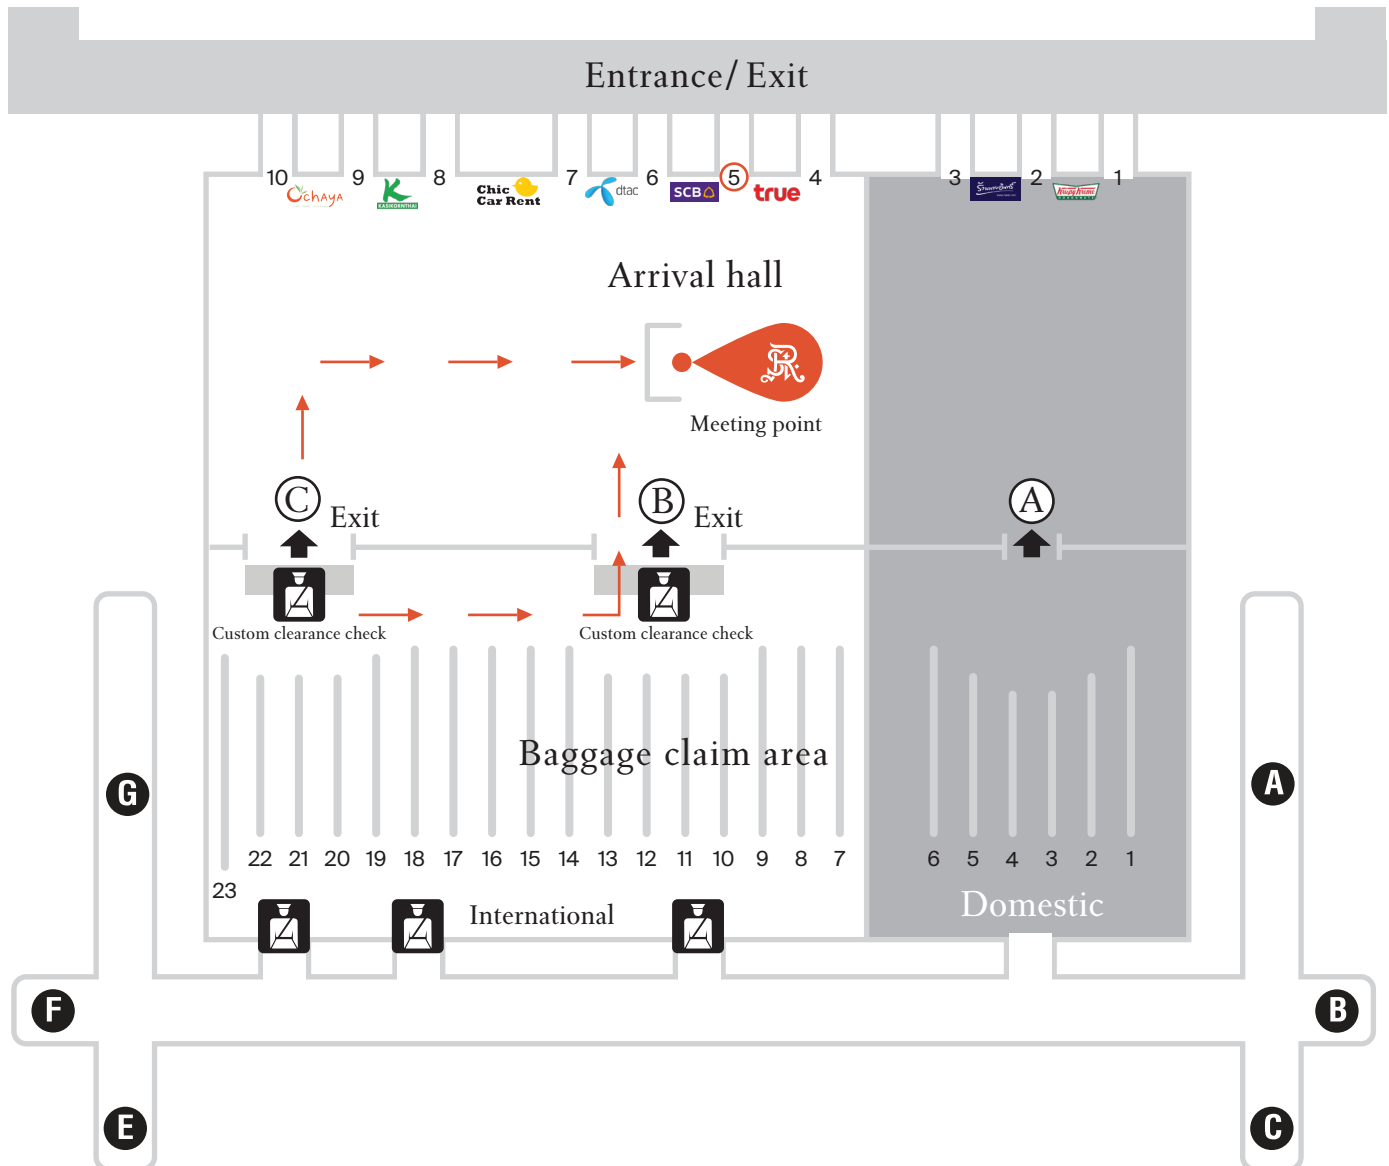

Airport representative meeting point

Please follow the red arrow to the meeting point.

Emergency number

Butler Service Desk 662 207 7777
Concierge 662 207 7772

Airport representative will be waiting at the Main Arrival hall at the 'Hotel Limousine' pick up area holding "St. Regis Bangkok"